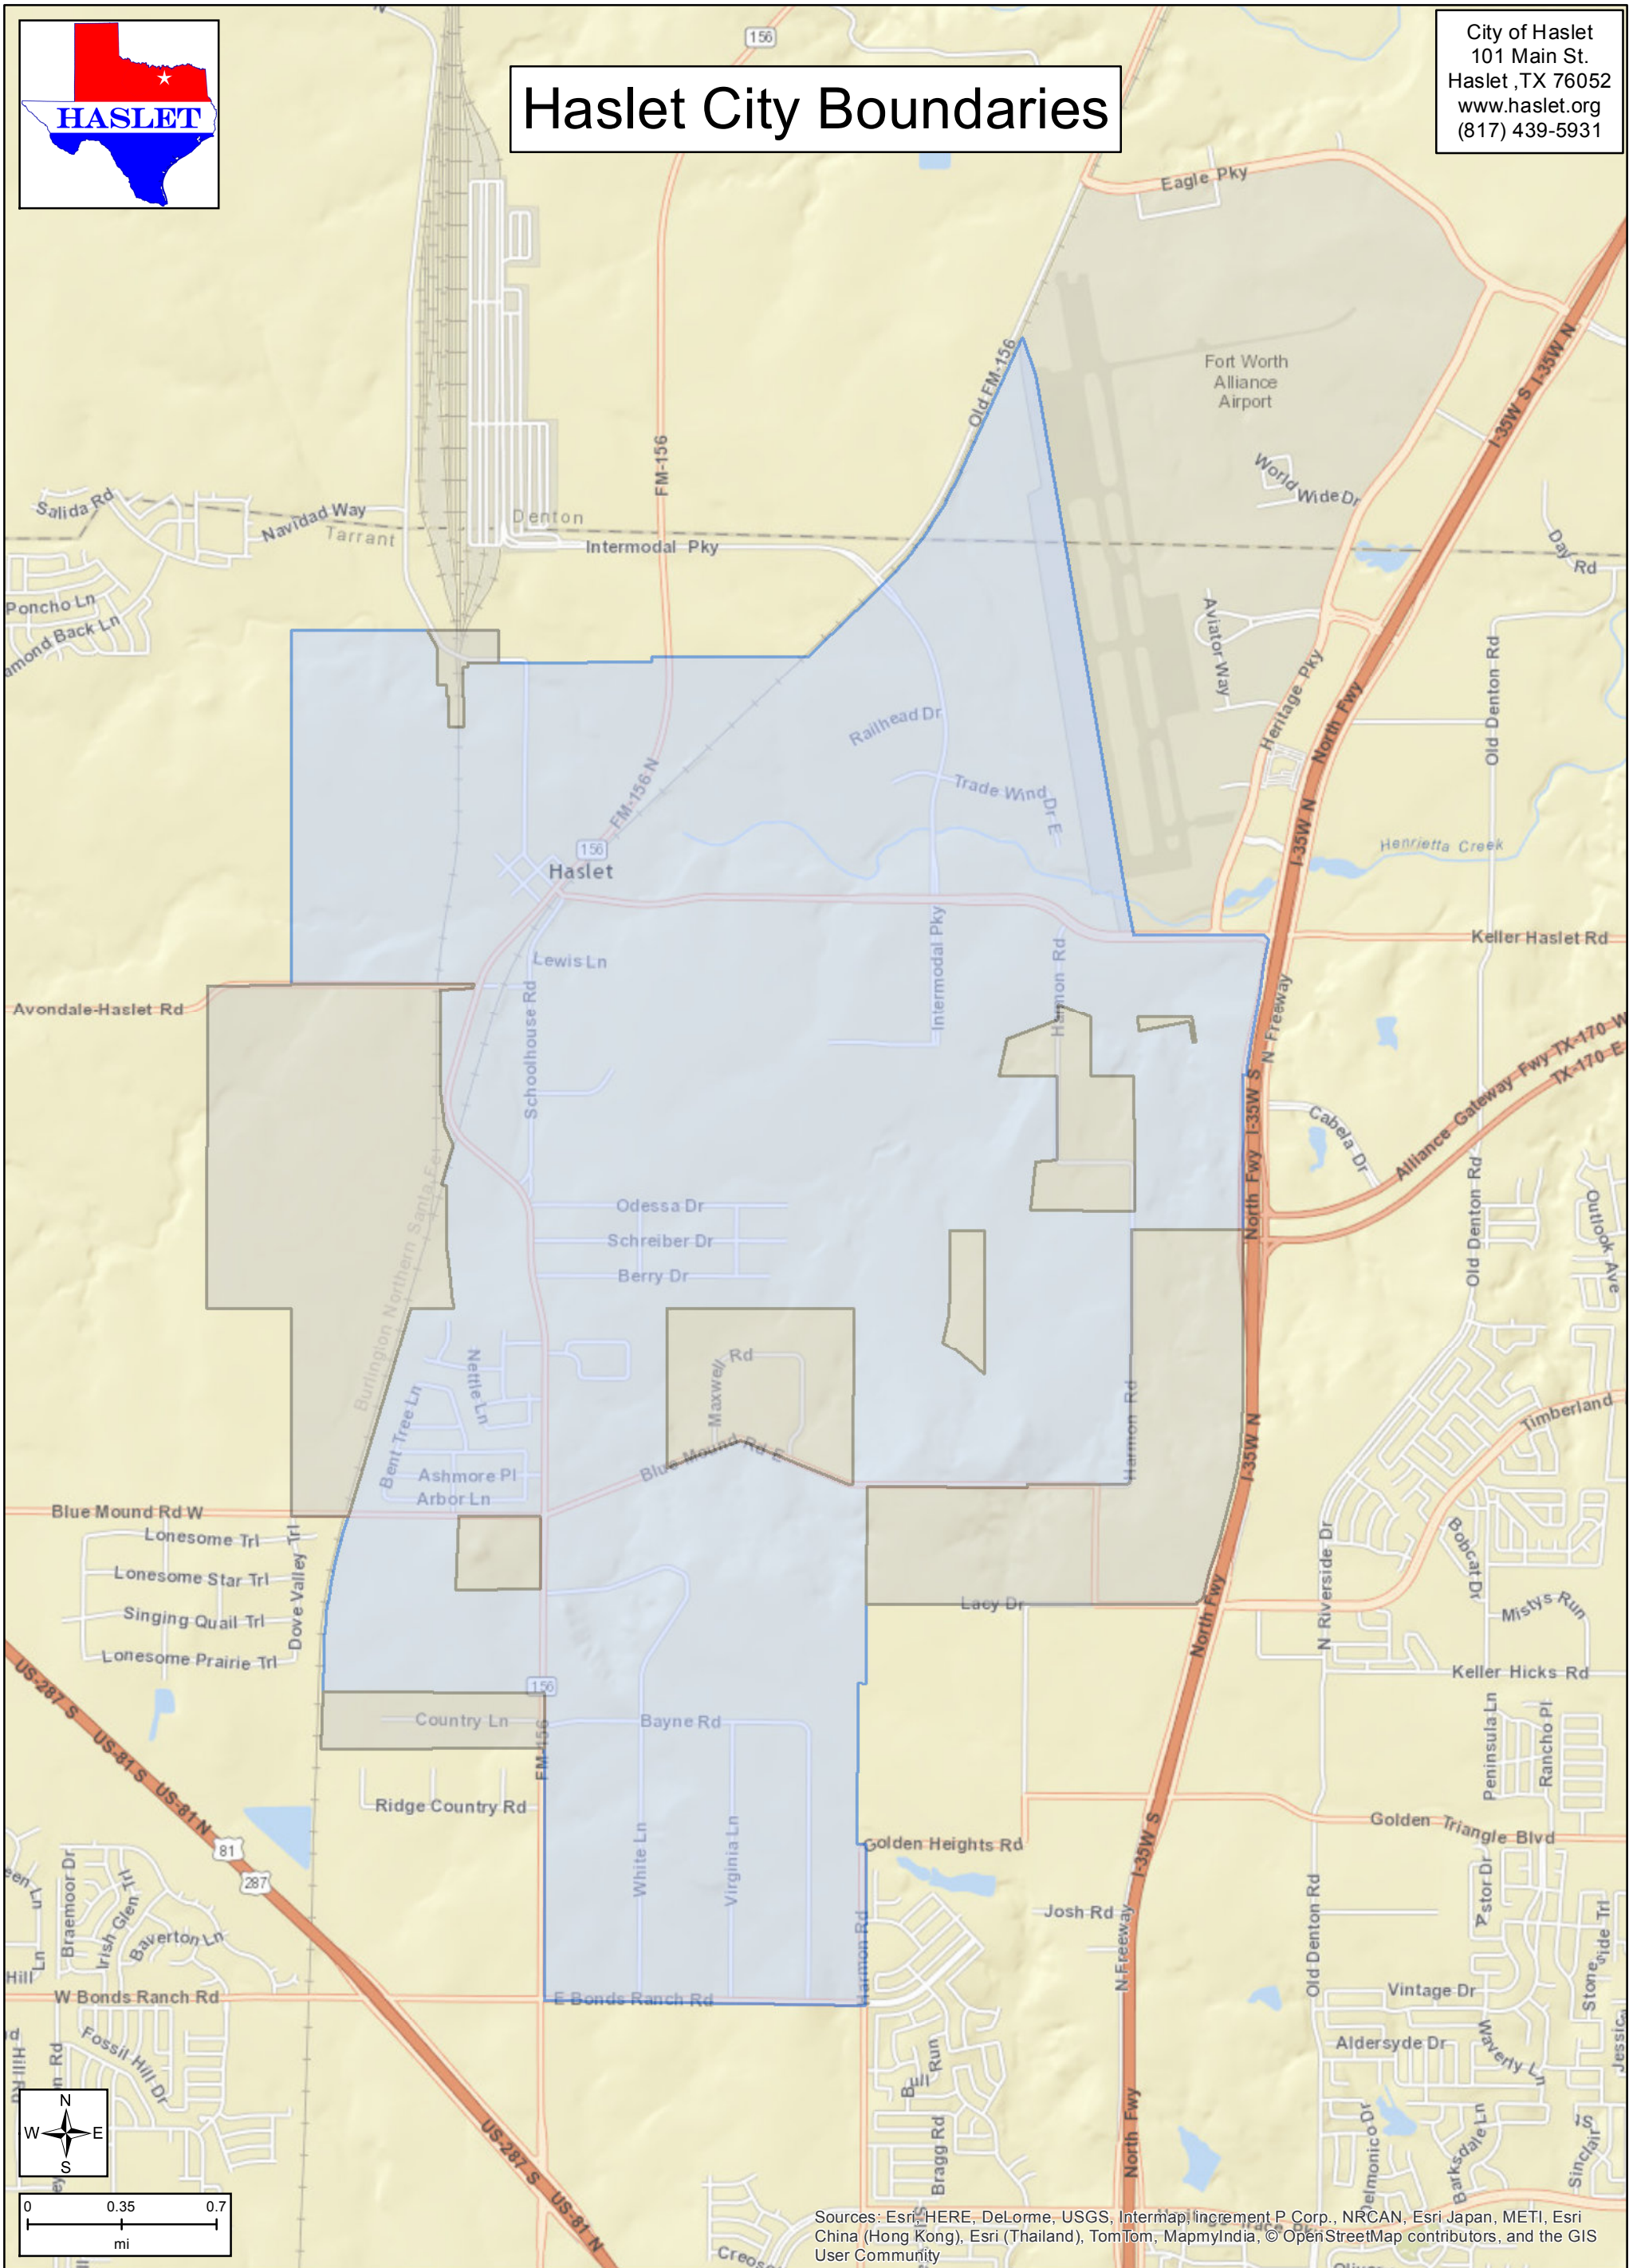

Haslet City Boundaries

City of Haslet
101 Main St.
Haslet, TX 76052
www.haslet.org
(817) 439-5931

Sources: Esri, HERE, DeLorme, USGS, Intermap, increment P Corp., NRCAN, Esri Japan, METI, Esri China (Hong Kong), Esri (Thailand), TomTom, MapmyIndia, © OpenStreetMap contributors, and the GIS User Community

Legend

-  City of Haslet Incorporated Area
-  City of Haslet Extraterritorial Jurisdiction