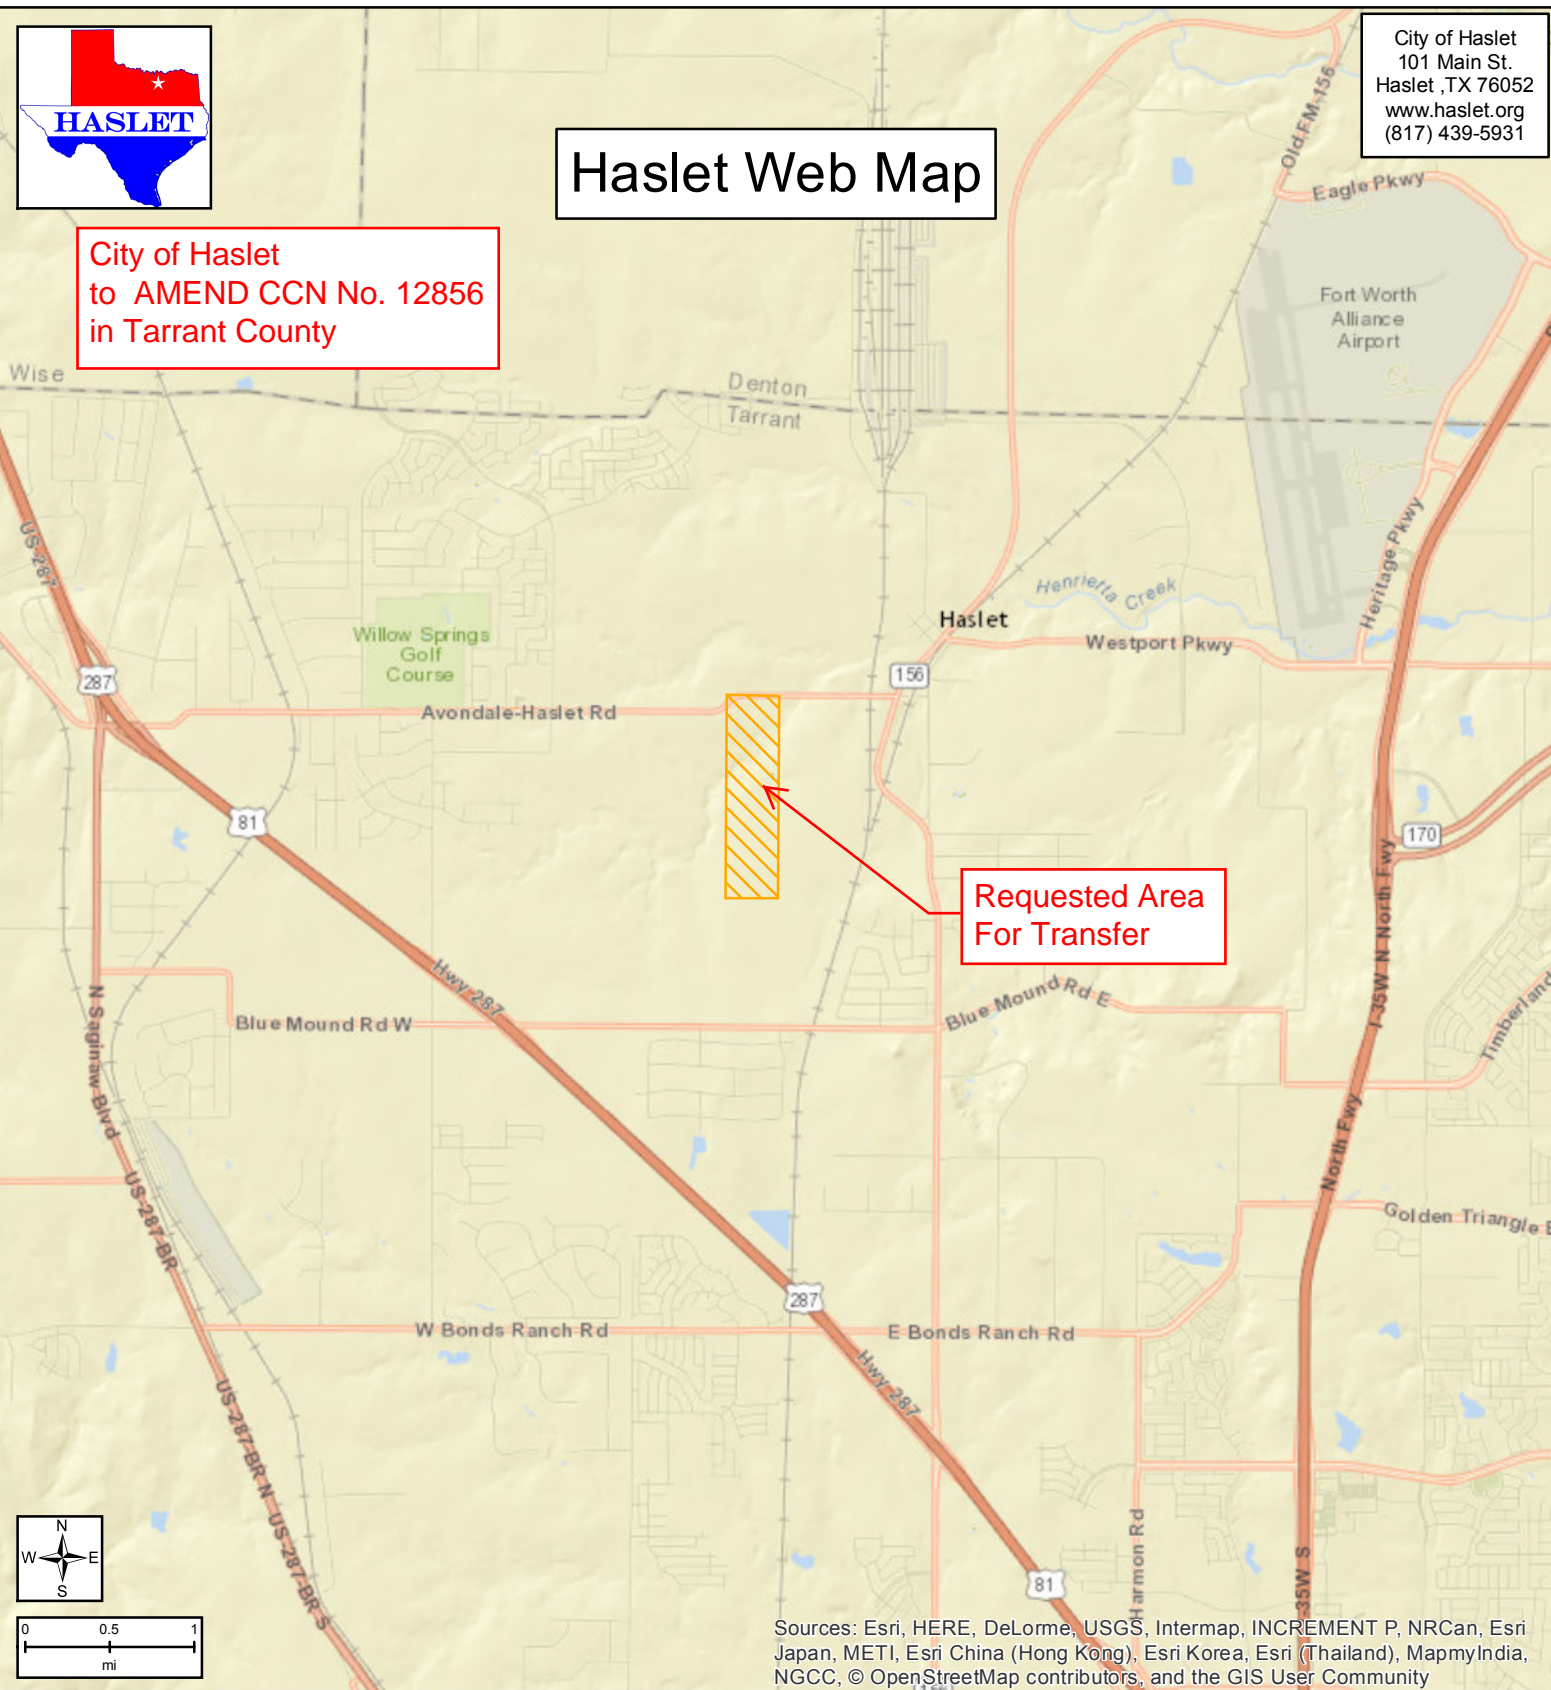

City of Haslet
101 Main St.
Haslet, TX 76052
www.haslet.org
(817) 439-5931

Haslet Web Map

City of Haslet
to AMEND CCN No. 12856
in Tarrant County

Requested Area
For Transfer

Sources: Esri, HERE, DeLorme, USGS, Intermap, INCREMENT P, NRCan, Esri Japan, METI, Esri China (Hong Kong), Esri Korea, Esri (Thailand), MapmyIndia, NGCC, © OpenStreetMap contributors, and the GIS User Community

Legend

- drawGraphics_poly**
-  User drawn polygons