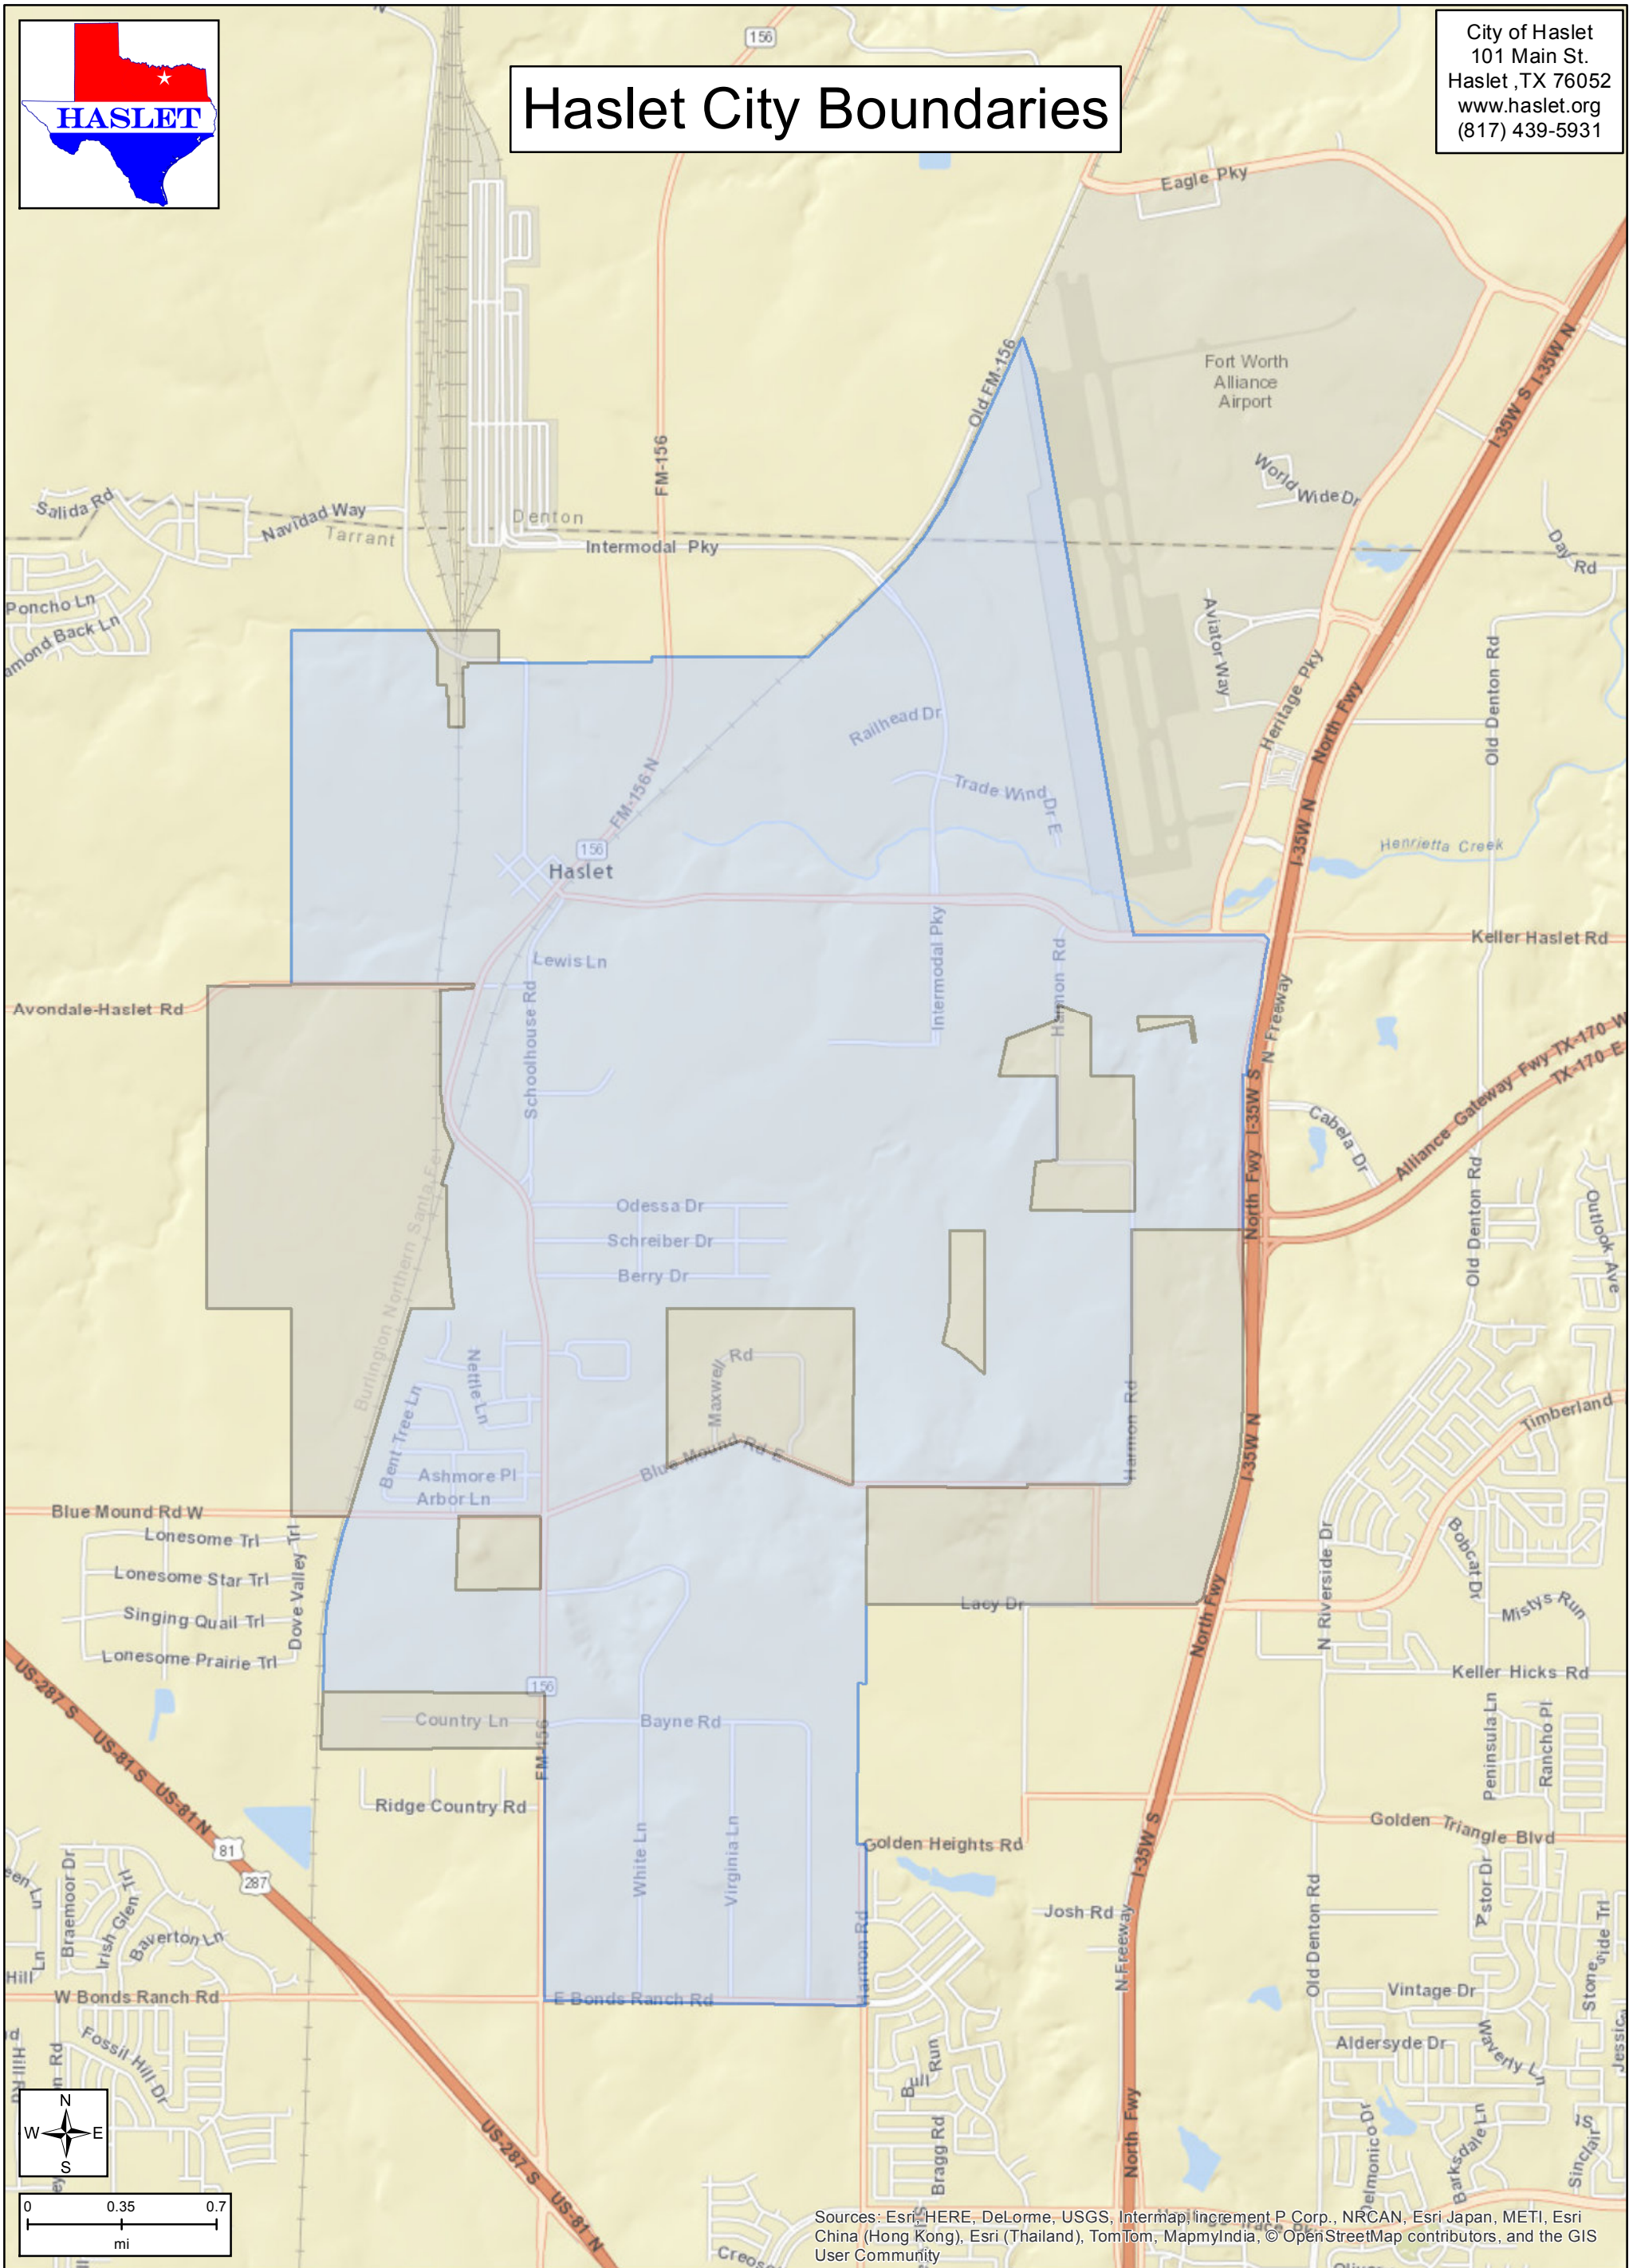

# Haslet City Boundaries

City of Haslet  
101 Main St.  
Haslet, TX 76052  
www.haslet.org  
(817) 439-5931

Sources: Esri, HERE, DeLorme, USGS, Intermap, increment P Corp., NRCAN, Esri Japan, METI, Esri China (Hong Kong), Esri (Thailand), TomTom, MapmyIndia, © OpenStreetMap contributors, and the GIS User Community

## Legend

- City of Haslet Incorporated Area
- City of Haslet Extraterritorial Jurisdiction